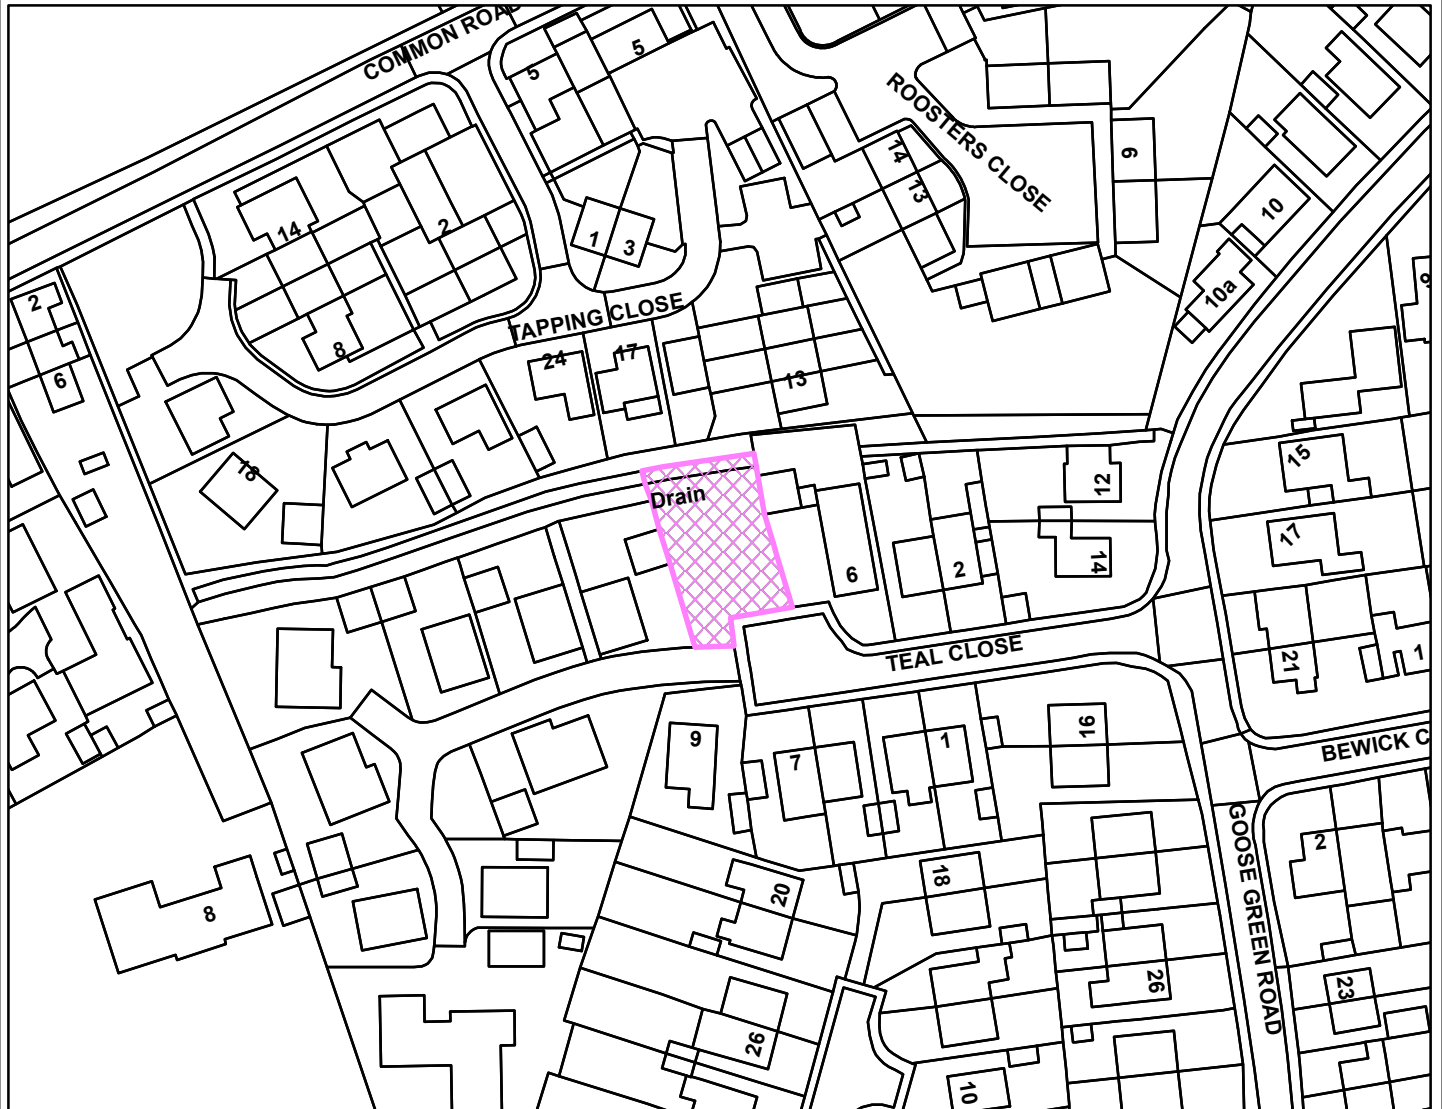

24/00138/F

Borough Council of  
King's Lynn &  
West Norfolk

Land Between 6 And 10 Teal Close Snettisham Norfolk PE31 7RE

**Legend**

**Scale:** 1:1,250

Reproduced from the Ordnance Survey map with permission of the Controller of His Majesty's Stationery Office © Crown Copyright 2023.

Unauthorised reproduction infringes Crown Copyright and may lead to prosecution or civil proceedings.

Organisation	BCKLWN
Department	Department
Comments	Not Set
Date	24/04/2024
MSA Number	0100024314